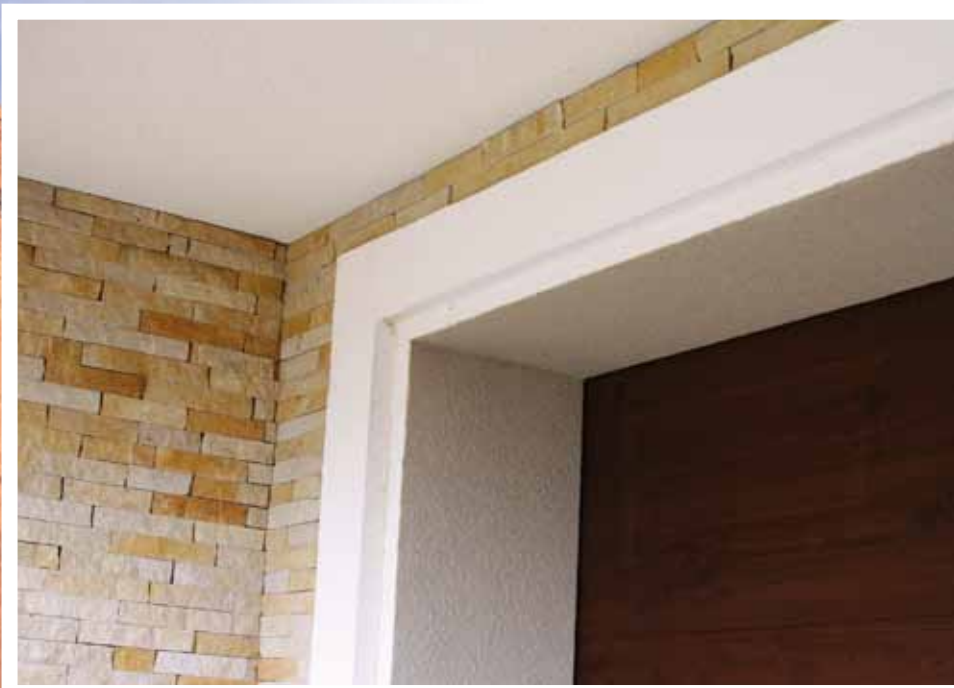

BOLIX Politone ACRYL Plus

BOLIX CamertOne LATEX

KOLOR 300+
spektrum

NCS
Natural Color System®

Deco

Canion stone

Red granite

Dark mist